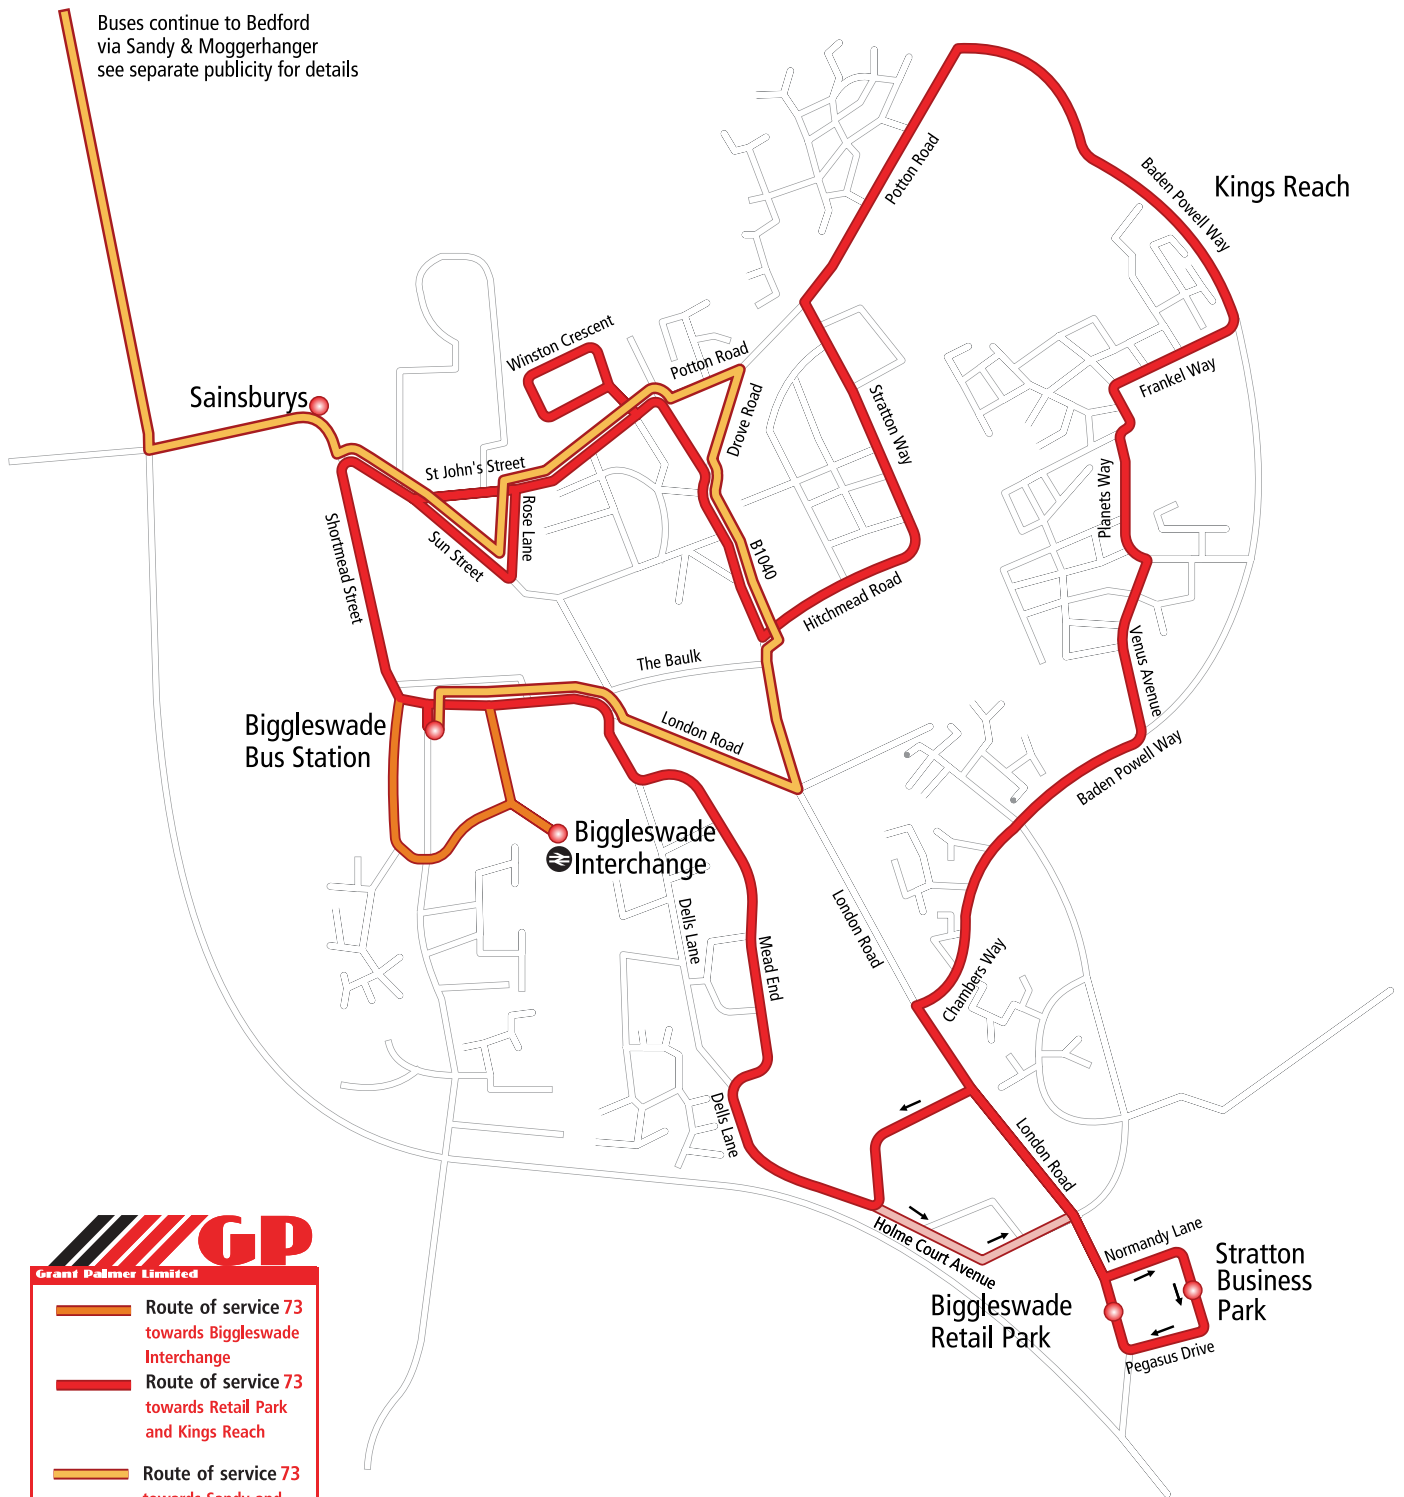

Buses continue to Bedford via Sandy & Moggerhanger see separate publicity for details

GP
Grant Palmer Limited

- Route of service 73 towards Biggleswade Interchange
- Route of service 73 towards Retail Park and Kings Reach
- Route of service 73 towards Sandy and Bedford
- Route terminus
- Timing point
- Railway Station

Grant Palmer Limited

- Route of service 72/73
- Route of service 72
- Route of service 73
- Route terminus
- Timing point

Most journeys on service 73 continue to Kings Reach and Biggleswade Retail Park. See separate publicity for details or grantpalmer.com