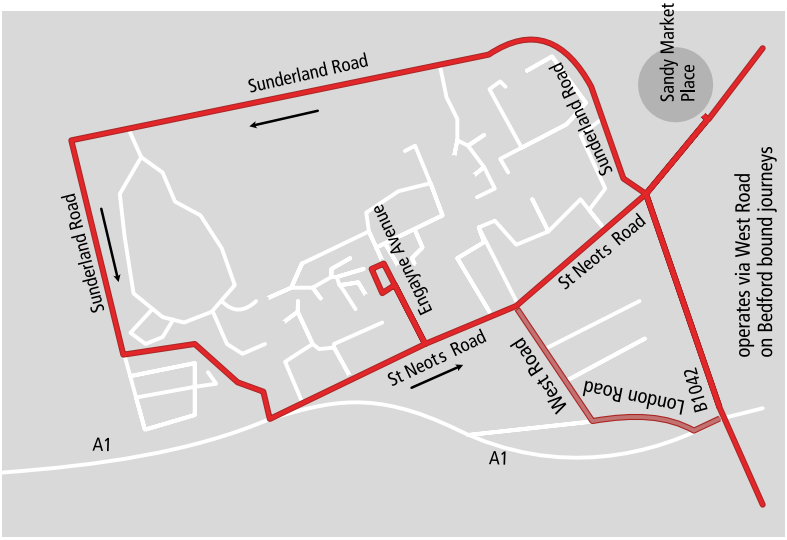

Buses continue to Bedford via Sandy & Moggerhanger see separate publicity for details

GP
Grant Palmer Limited

- Route of service 73 towards Biggleswade Interchange
- Route of service 73 towards Retail Park and Kings Reach
- Route of service 73 towards Sandy and Bedford
- Route terminus
- Timing point
- Railway Station

Grant Palmer Limited

- Route of service 72/73
- Route of service 72
- Route of service 73
- Route terminus
- Timing point

Most journeys on service 73 continue to Kings Reach and Biggleswade Retail Park. See separate publicity for details or grantpalmer.com