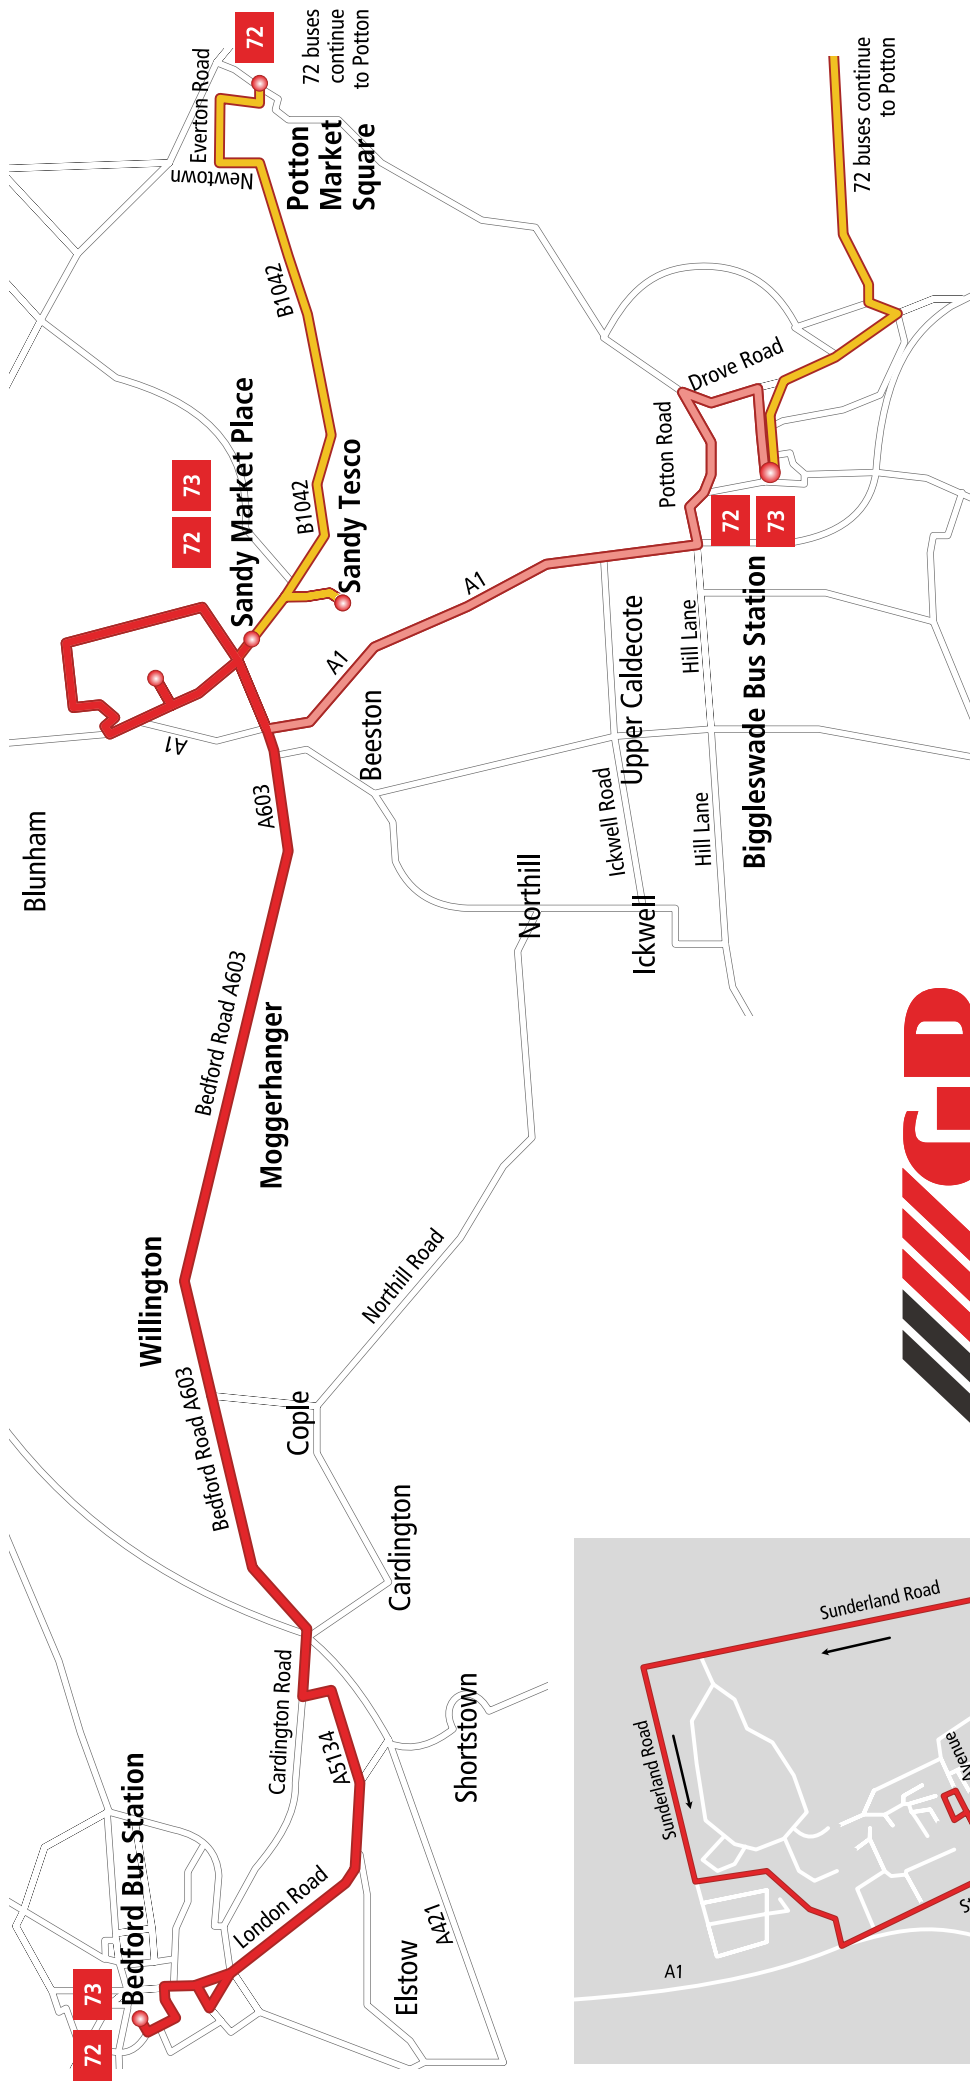

Buses continue to Bedford via Sandy & Moggerhanger see separate publicity for details

GP
Grant Palmer Limited

- Route of service 73 towards Biggleswade Interchange
- Route of service 73 towards Retail Park and Kings Reach
- Route of service 73 towards Sandy and Bedford
- Route terminus
- Timing point
- Railway Station

Grant Palmer Limited

- Route of service 72/73
- Route of service 72
- Route of service 73
- Route terminus
- Timing point

Most journeys on service 73 continue to Kings Reach and Biggleswade Retail Park. See separate publicity for details or grantpalmer.com