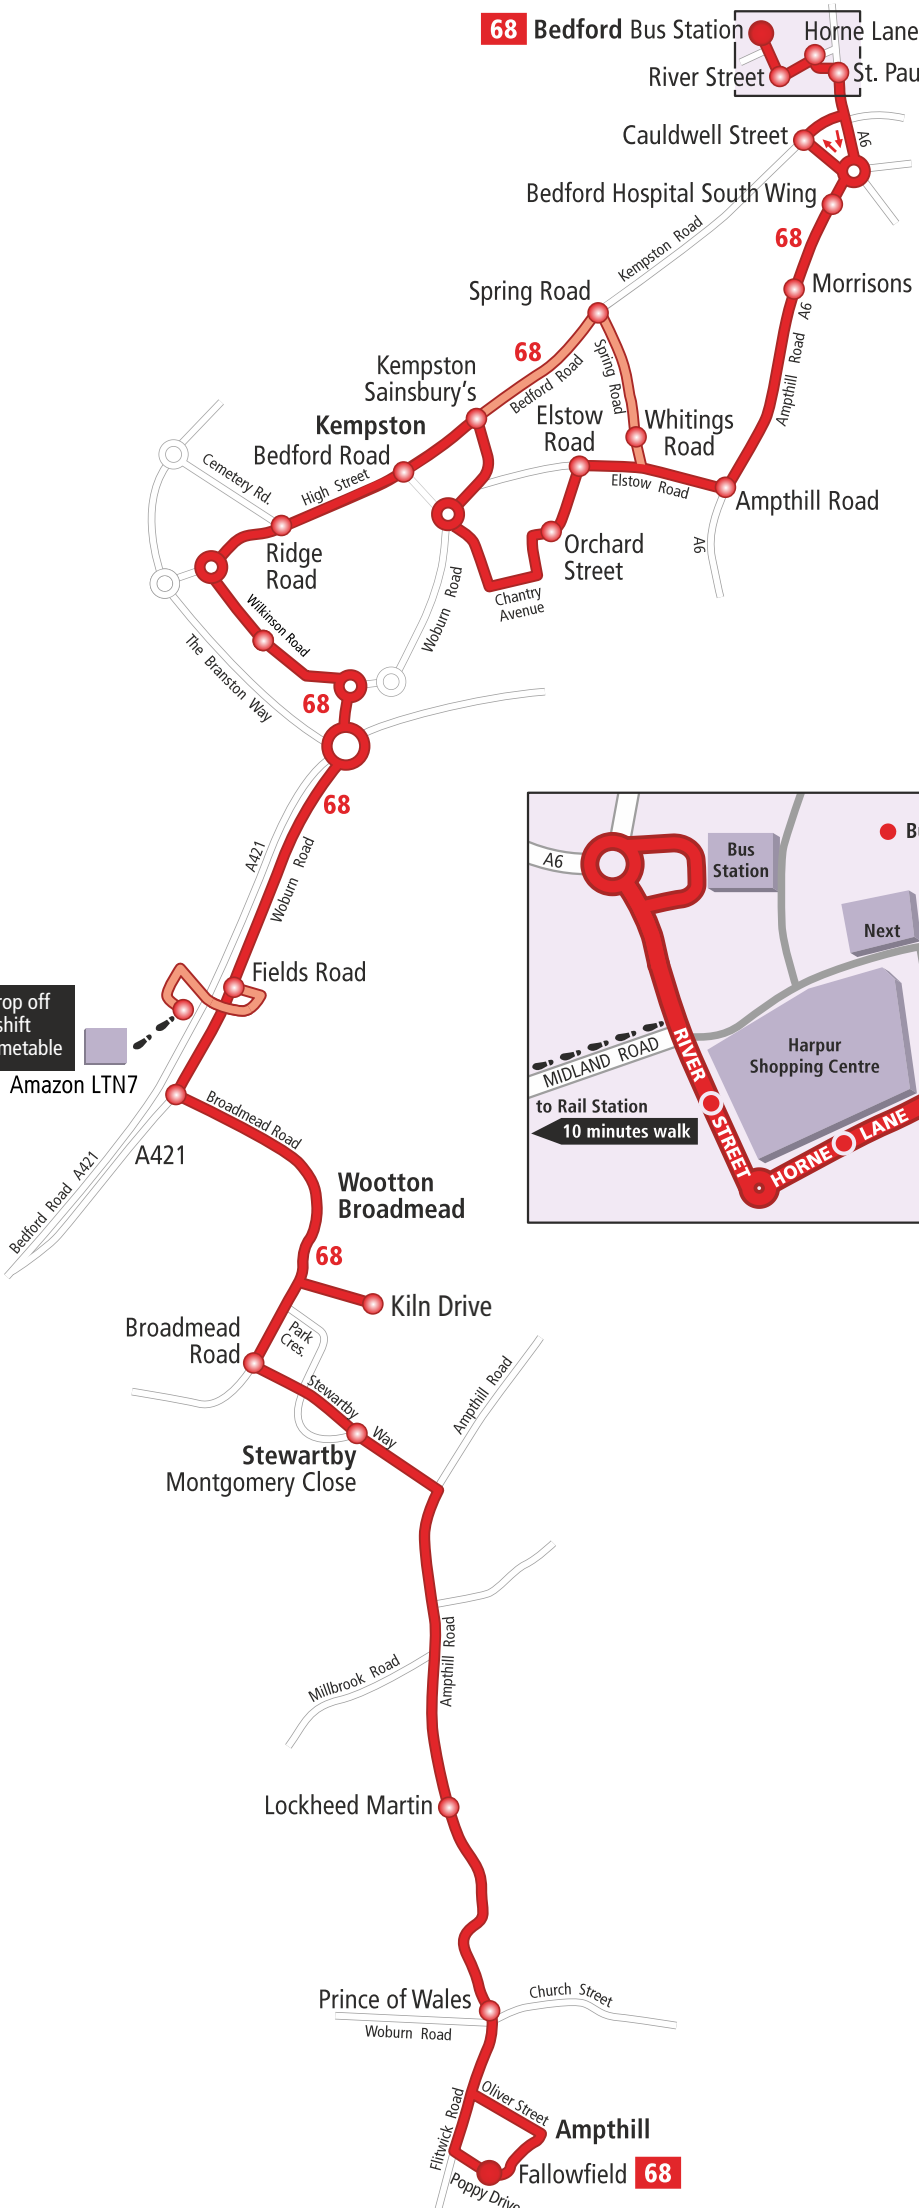

Buses pick up and drop off at Amazon LTN7 at shift change times. See timetable

GP
Grant Palmer Limited

-  Route of service 68
-  Occasional journeys
-  Route terminus
-  Timing point