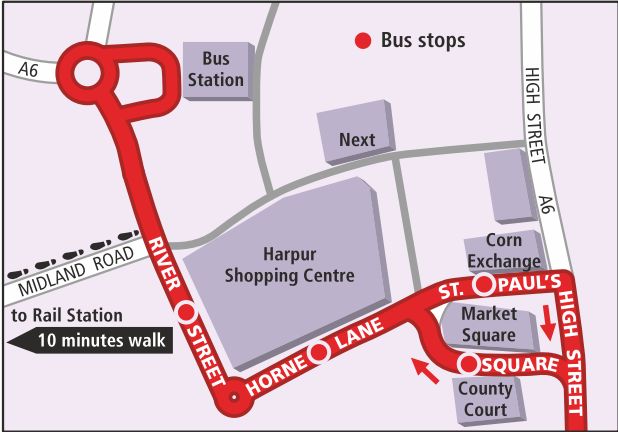

Buses pick up and drop off at Amazon LTN7 at shift change times. See timetable

GP
Grant Palmer Limited

-  Route of service 68
-  Occasional journeys
-  Route terminus
-  Timing point