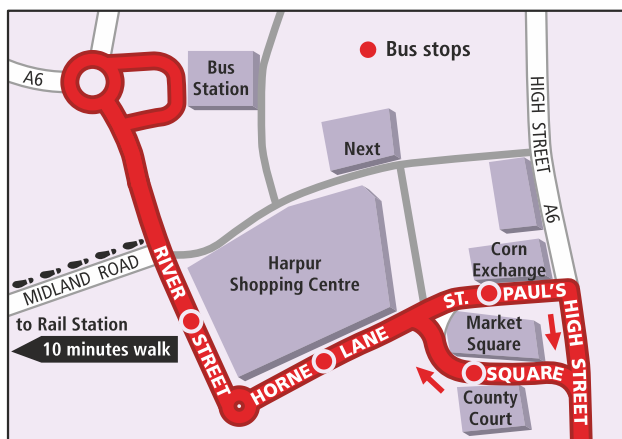

Buses pick up and drop off at Amazon LTN7 at shit change times. See timetable

**GP**  
Grant Palmer Limited

- Route of service 68
- Occasional journeys
- 68 Route terminus
- Timing point