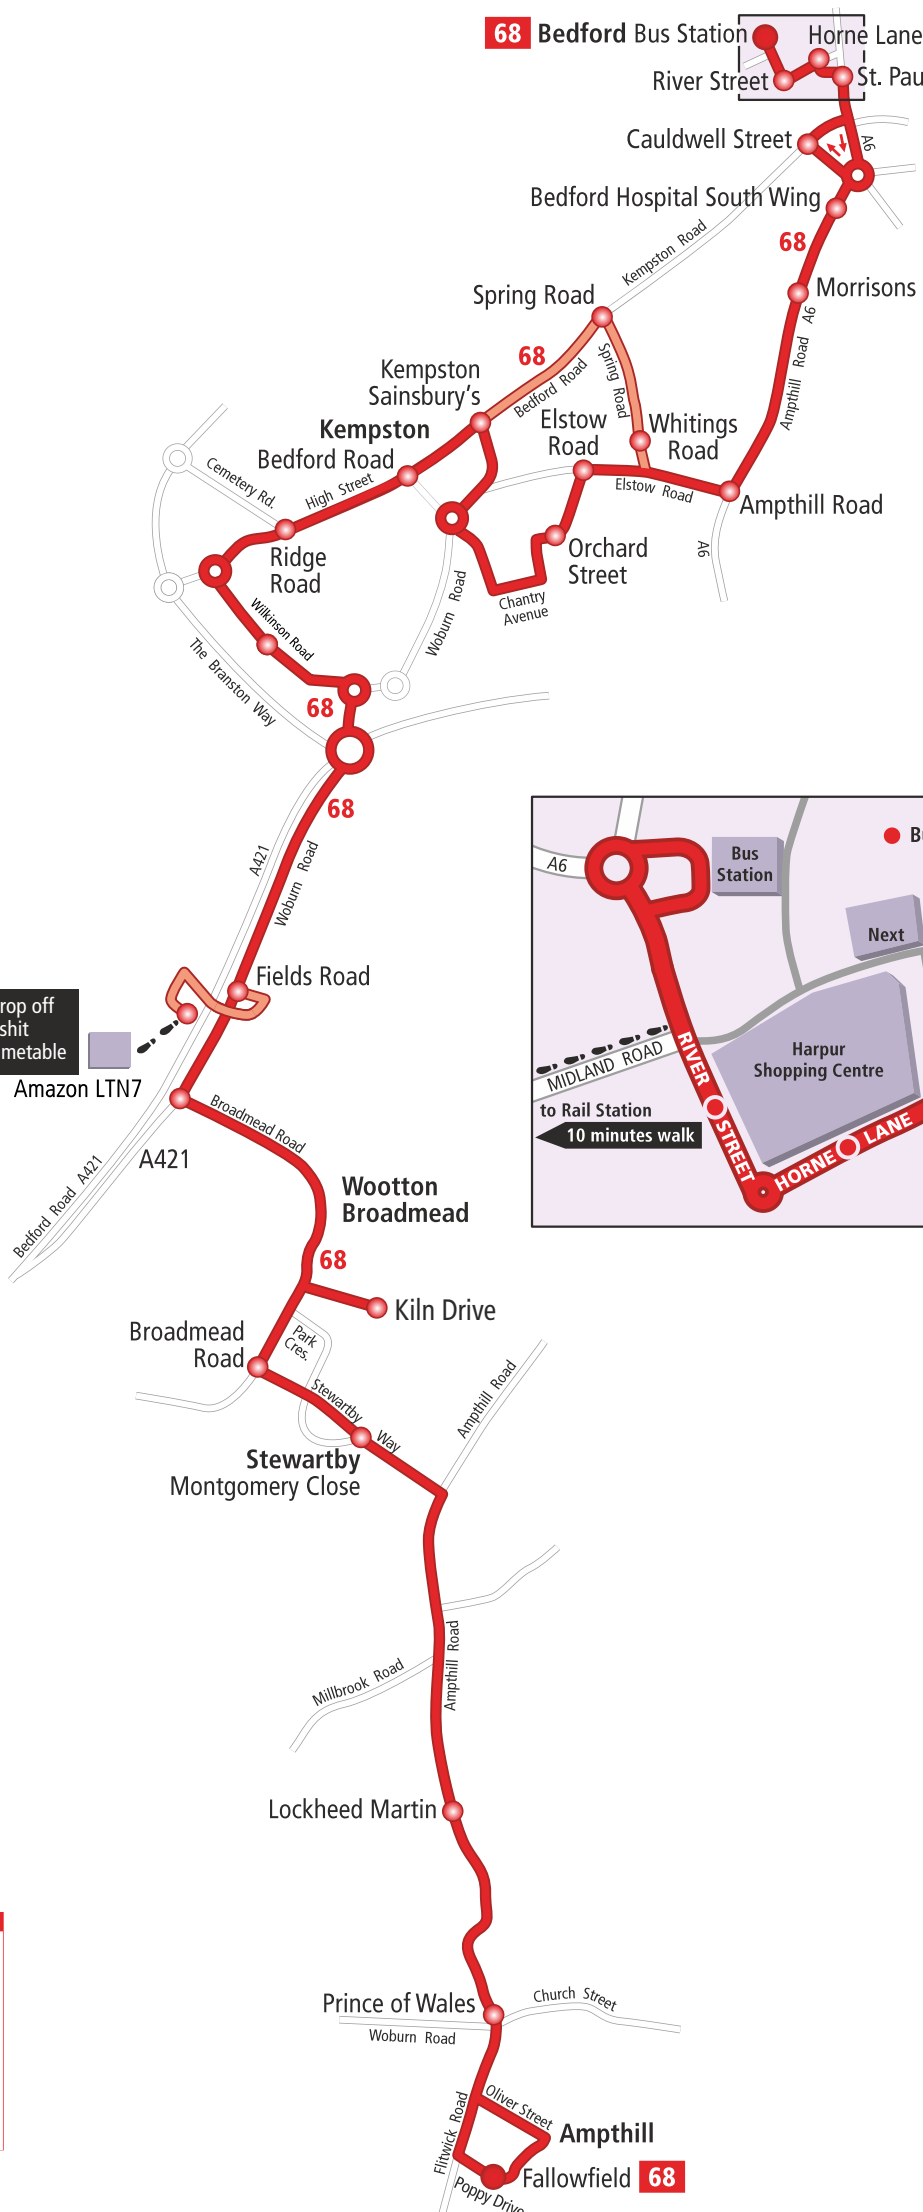

Buses pick up and drop off at Amazon LTN7 at shit change times. See timetable

**GP**  
Grant Palmer Limited

- Route of service 68
- Occasional journeys
- 68 Route terminus
- Timing point