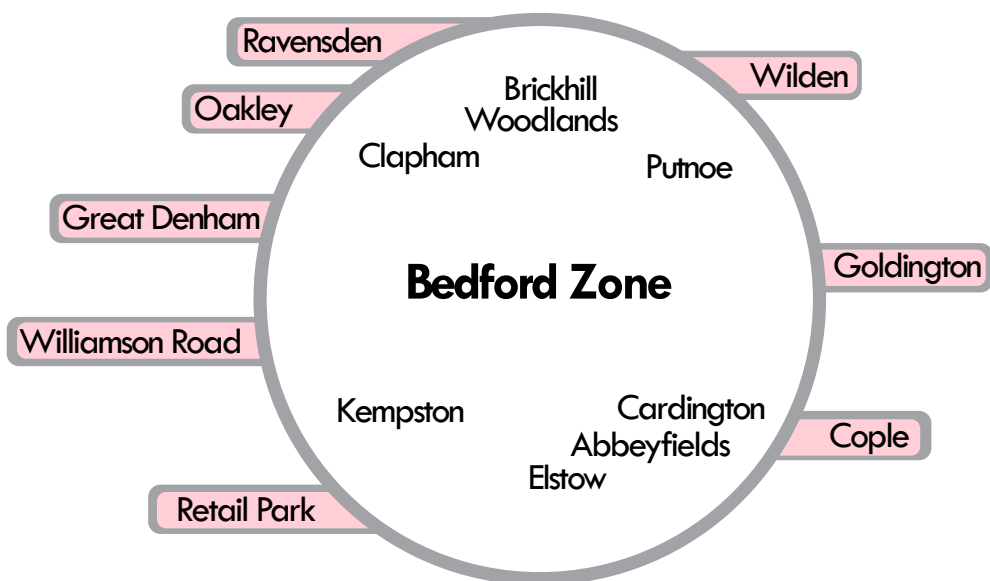

Zones

Zone Boundary Amazon

Area not shown? It's in the Network Zone

Fares

	Return Cap	Daily Cap	Weekly Cap	Monthly Cap
Bedford Zone	£4.50	£5.00	£12.50	£45.00
Milton Keynes Zone	-	£10.00	£10.00	£45.00
Busway Zone	£3.00	£3.00	£10.00	£35.00
Luton & Dunstable Zone	£4.50	£5.00	£15.00	£50.00
Leighton Buzzard Zone	-	£4.00	£10.00	-
Network	-	£12	£26.40	£100.00