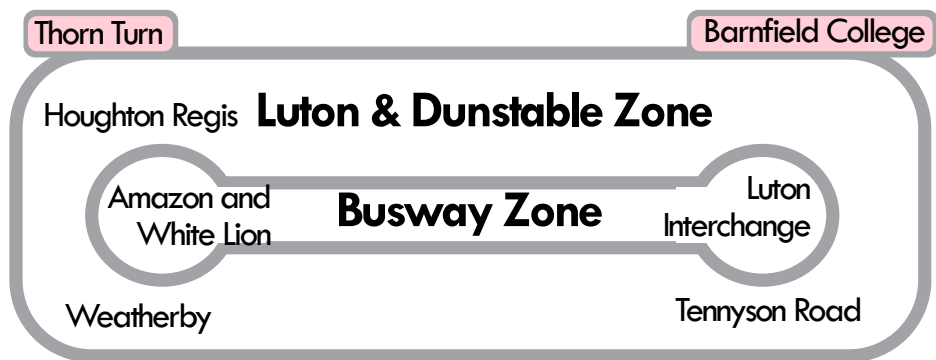

Zones

Zone Boundary Amazon

Area not shown? It's in the Network Zone

Fares

	Return Cap	Daily Cap	Weekly Cap	Monthly Cap
Bedford Zone	£4.50	£5.00	£12.50	£45.00
Milton Keynes Zone	-	£10.00	£10.00	£45.00
Busway Zone	£3.00	£3.00	£10.00	£35.00
Luton & Dunstable Zone	£4.50	£5.00	£15.00	£50.00
Leighton Buzzard Zone	-	£4.00	£10.00	-
Network	-	£12	£26.40	£100.00