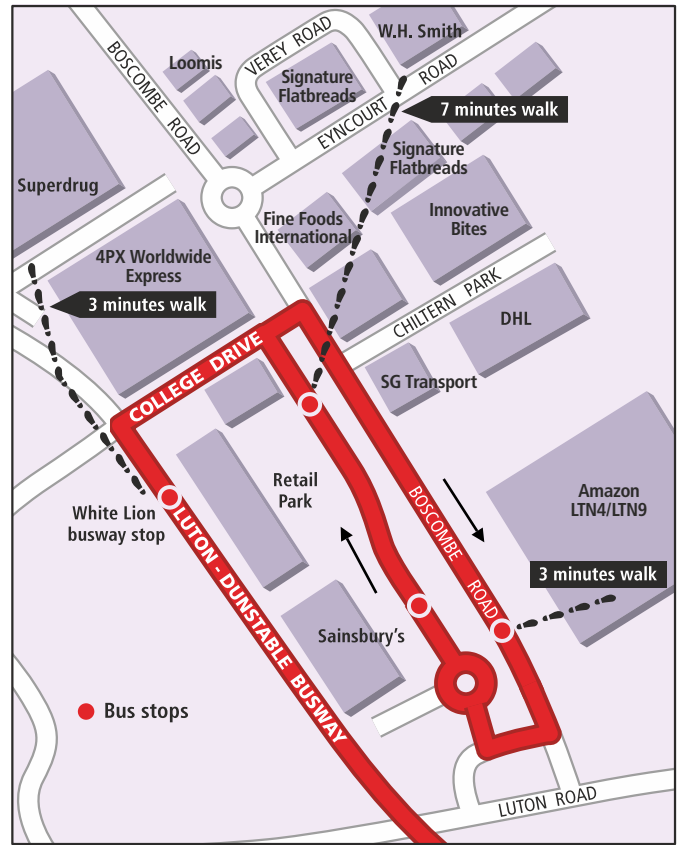

Dunstable

White Lion Retail Park

Sainsbury's CX
Amazon LTN4

CX

Jeans Way

Stanton Road

CX

Chaul End

Clifton Road

CX

Luton Interchange
CX

see inset right for details in this area

Grant Palmer Limited

-  Route of service CX
-  Certain journeys serve Amazon LTN4
-  Route terminus
-  Timing point

From 18th November 2018