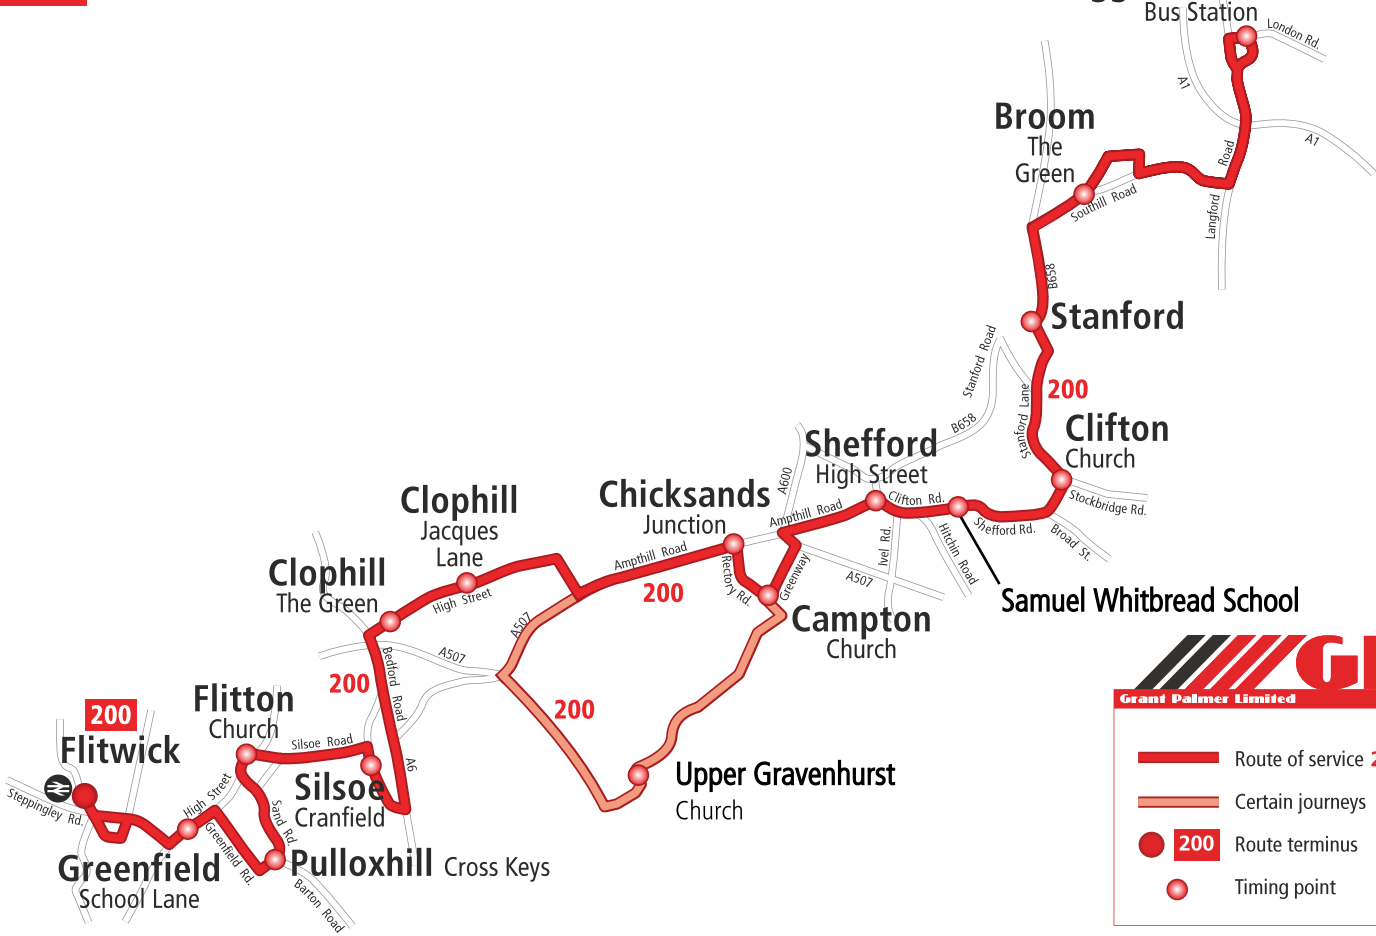

200

200 Biggleswade

- Route of service 200
- Certain journeys
- Route terminus
- Timing point