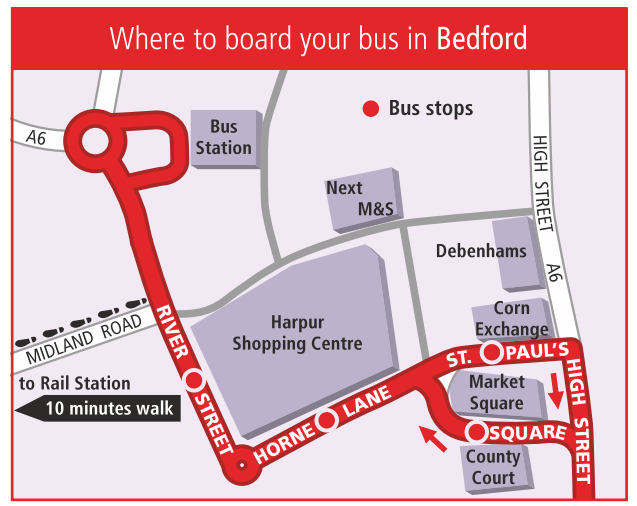

74

GP
Grant Palmer Limited

- Route of service 74
- Peak journeys only
- 74 Route terminus
- Timing point