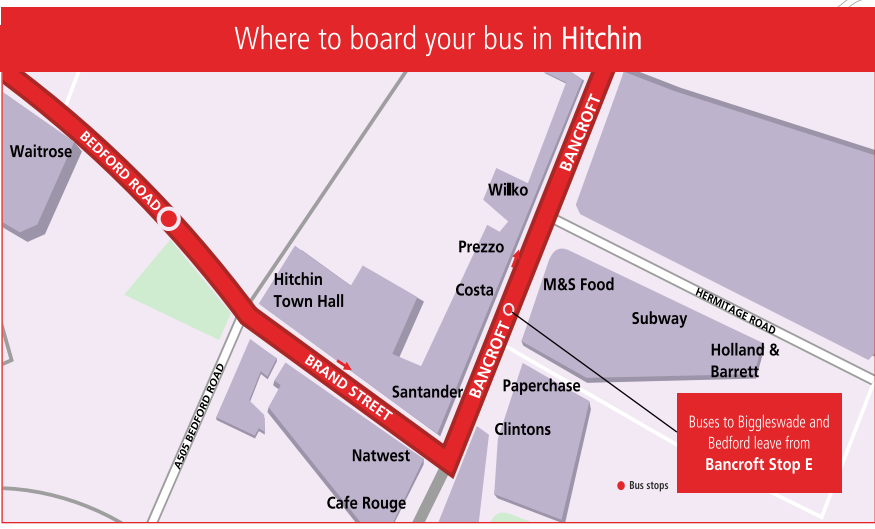

74

GP
Grant Palmer Limited

- Route of service 74
- Peak journeys only
- 74 Route terminus
- Timing point