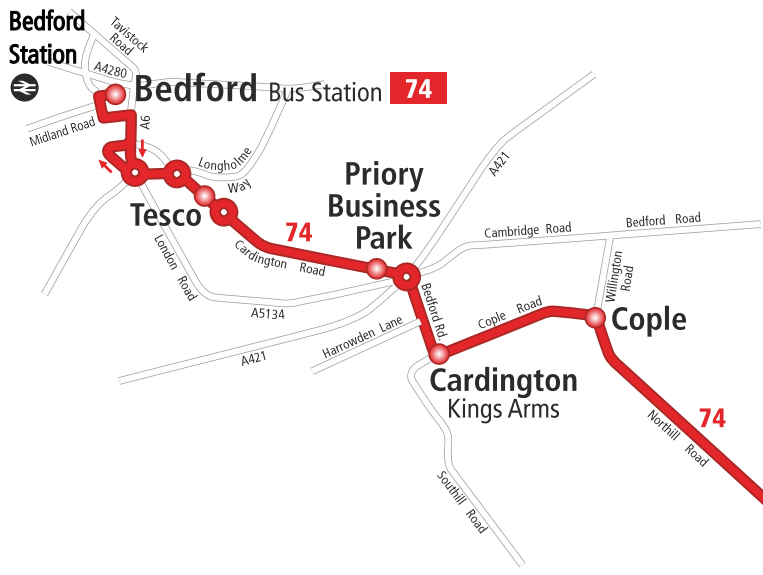

74

GP
Grant Palmer Limited

- Route of service 74
- Peak journeys only
- 74 Route terminus
- Timing point