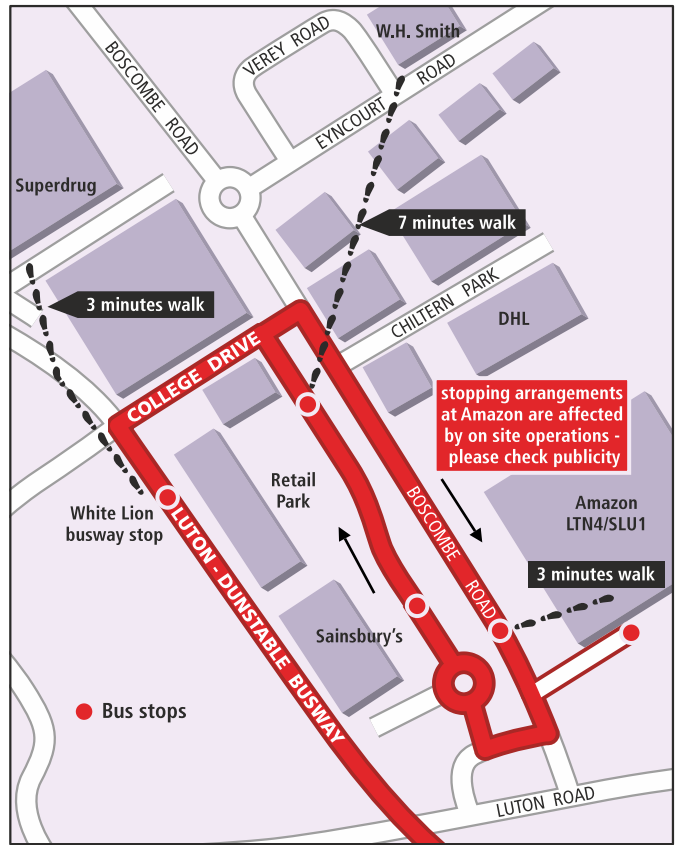

Dunstable

White Lion Retail Park

Sainsbury's CX
Amazon LTN4

see inset right for details in this area

CX

Jeans Way

Stanton Road

CX

Chaul End

Clifton Road

CX

Luton Interchange
CX

Grant Palmer Limited

-  Route of service CX
-  Certain journeys serve Amazon LTN4
-  Route terminus
-  Timing point

From 18th November 2018