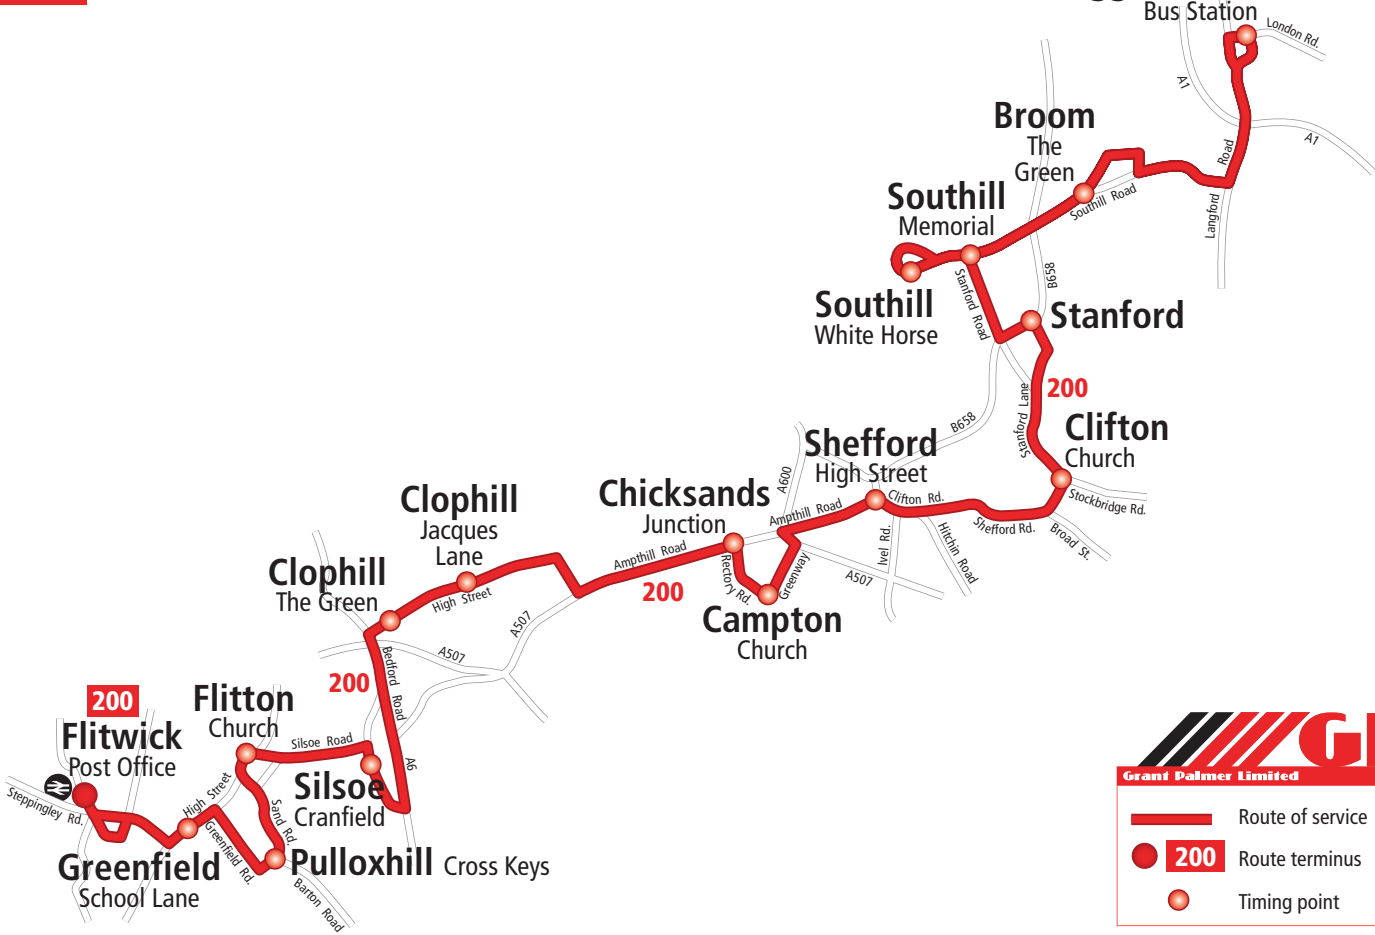

200

200 Biggleswade

**GP**  
Grand Palmer Limited

- Route of service 200
- 200 Route terminus
- Timing point