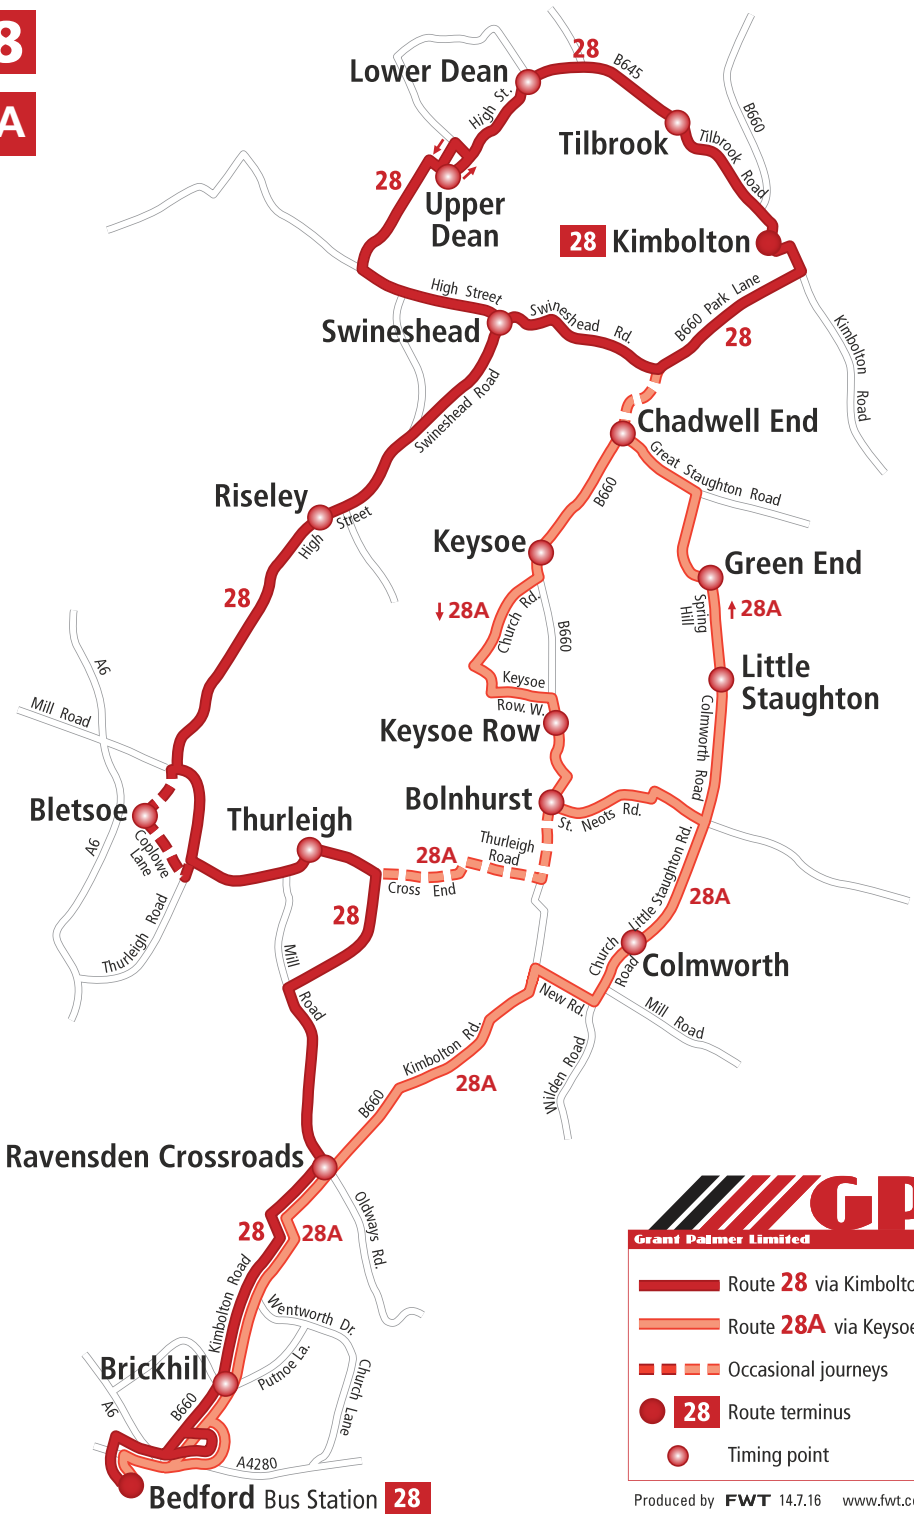

28

28A

**Grand Palmer Limited**

- Route 28 via Kimbolton
- Route 28A via Keysoe
- Occasional journeys
- 28 Route terminus
- Timing point