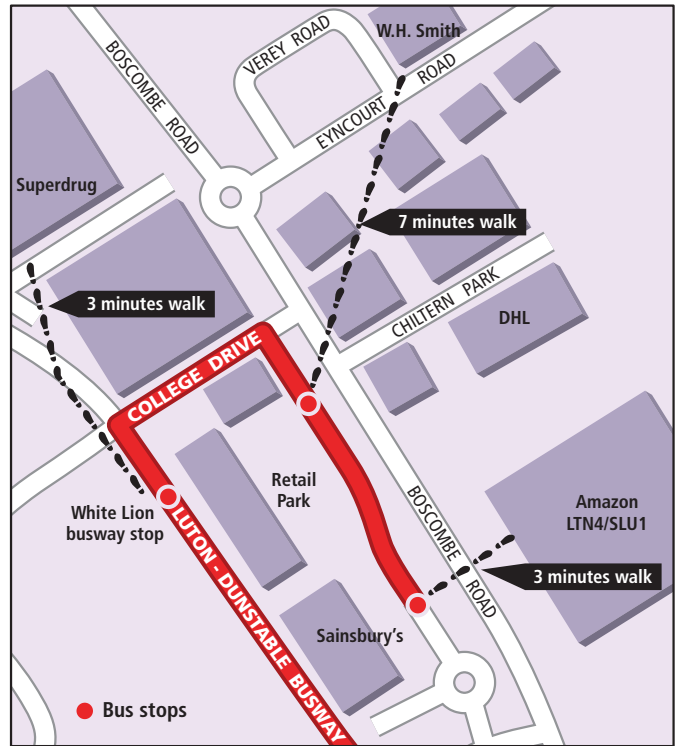

Dunstable

White Lion Retail Park

Sainsbury's CX

CX

Jeans Way

see inset right for details in this area

Stanton Road

CX

Chaul End

Clifton Road

CX

Luton Interchange CX

Grant Palmer Limited

- Route of service CX
- Route terminus
- Timing point