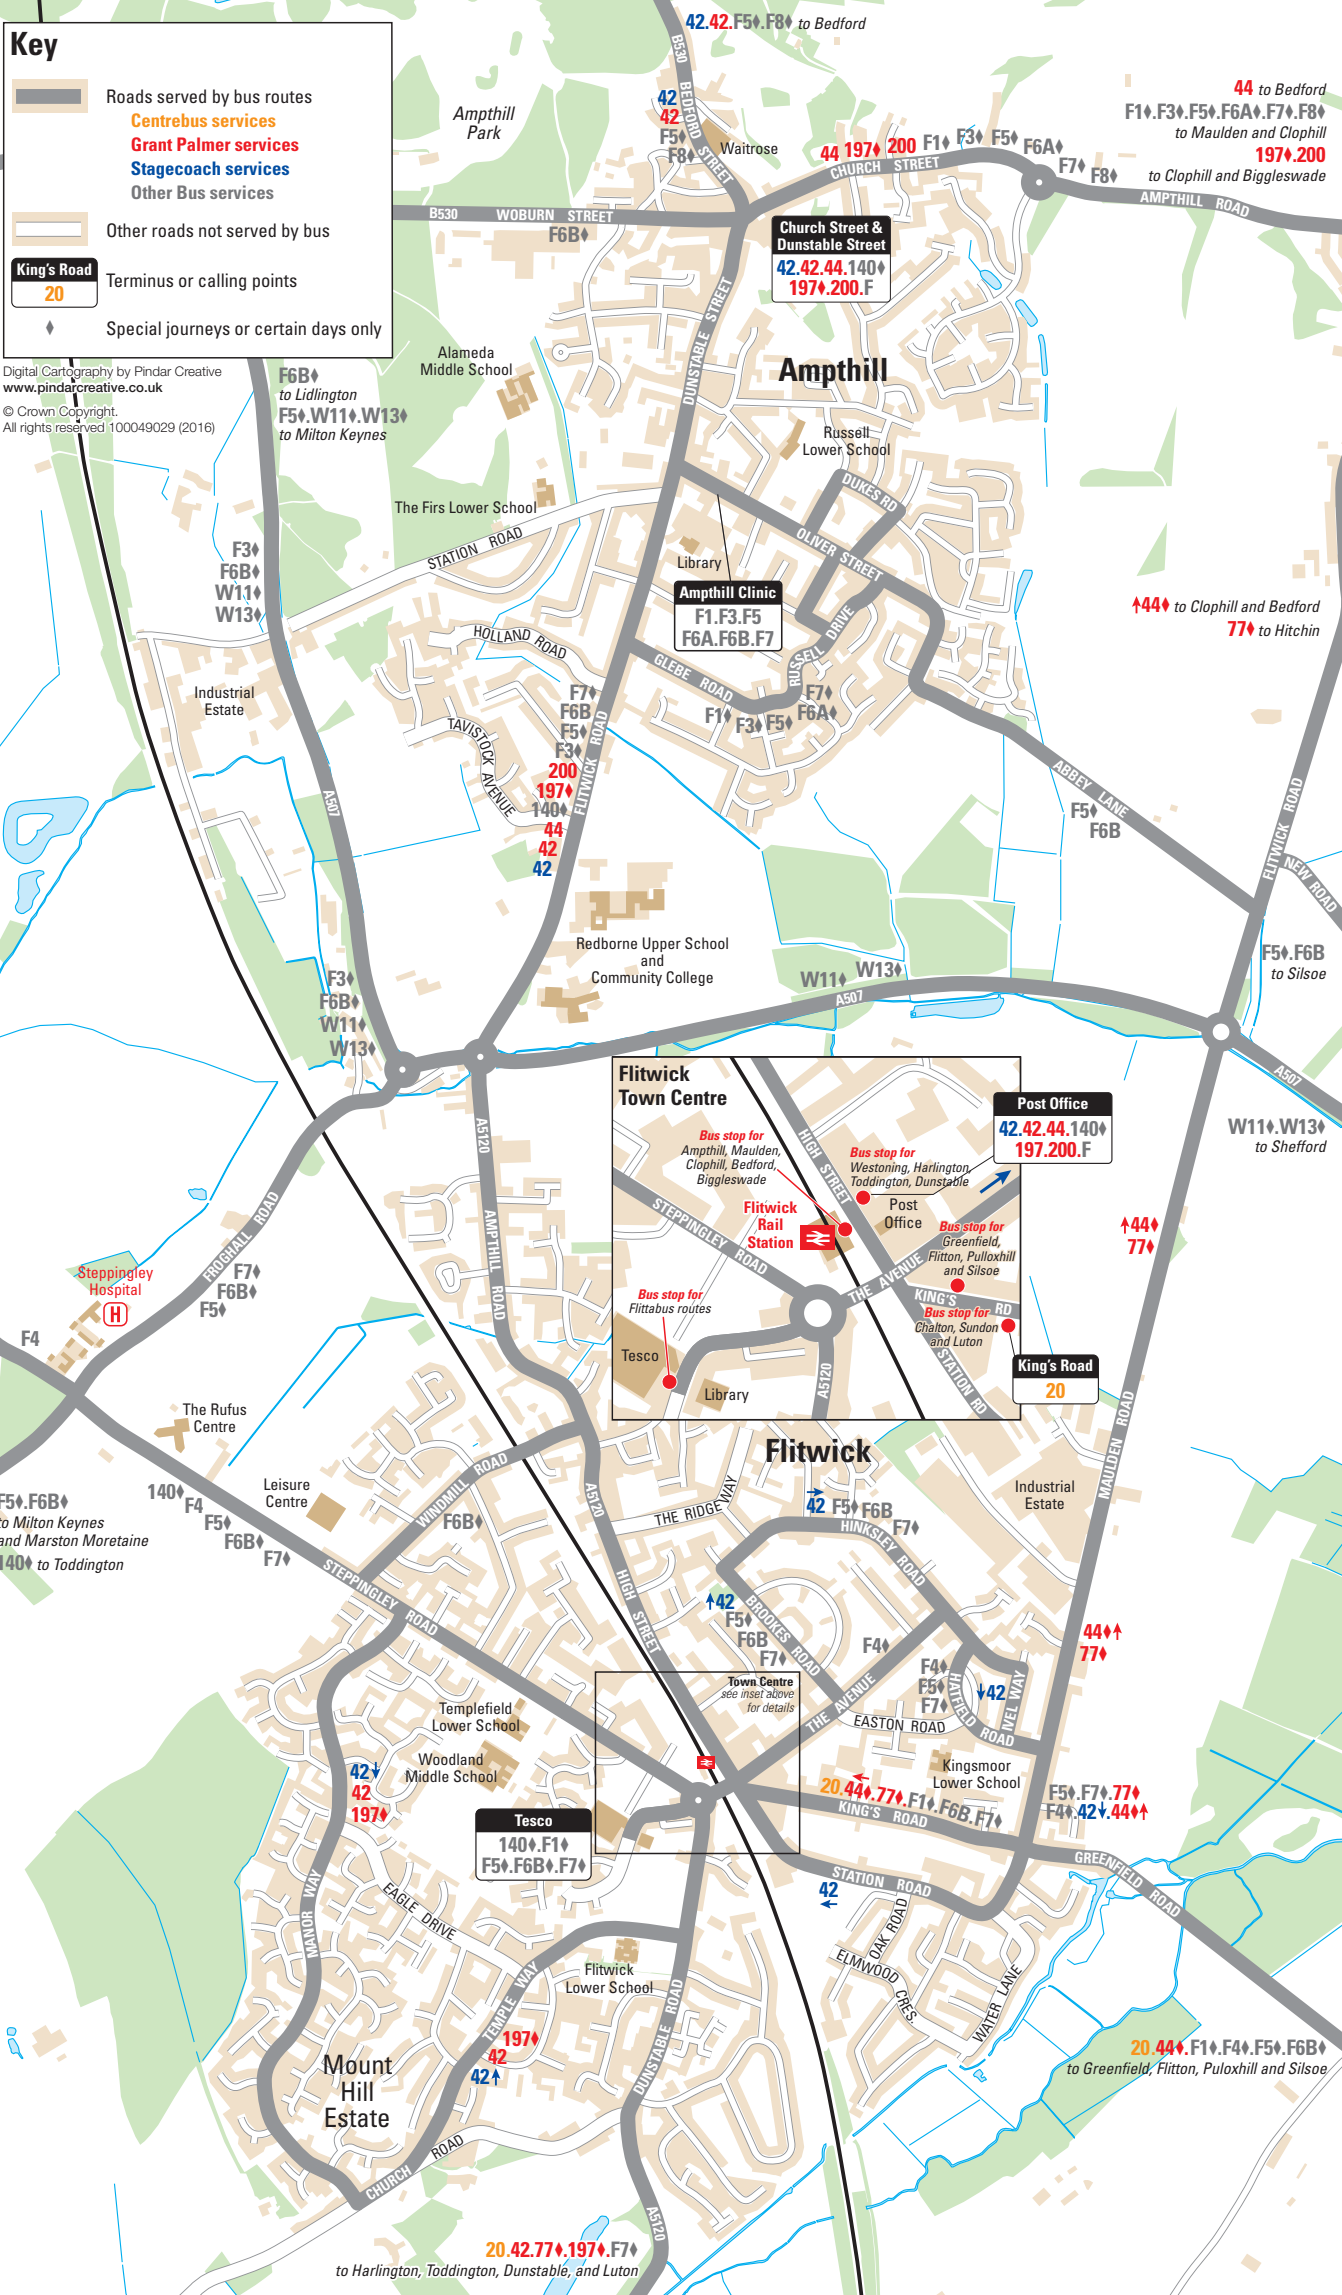

Key

- Roads served by bus routes
- Centrebus services
- Grant Palmer services
- Stagecoach services
- Other Bus services
- Other roads not served by bus
- King's Road 20
- Terminus or calling points
- Special journeys or certain days only

Digital Cartography by Pindar Creative
www.pindarcreative.co.uk
© Crown Copyright.
All rights reserved 100049029 (2016)

Church Street & Dunstable Street
42.42.44.140
197.200.F

Ampthill Clinic
F1.F3.F5
F6A.F6B.F7

Post Office
42.42.44.140
197.200.F

Tesco
140.F1
F5.F6B.F7

King's Road
20

Flitwick Town Centre

- Bus stop for Ampthill, Maulden, Clophill, Bedford, Biggleswade
- Bus stop for Westoning, Harlington, Toddington, Dunstable
- Post Office
- Bus stop for Greenfield, Flitton, Pulloxhill and Silsoe
- Bus stop for Chilton, Sundon and Luton
- Bus stop for Flitwick routes

Other labels: Flitwick Rail Station, Tesco, Library, The Avenue, High Street, Steppingley Road, King's Road, Station Rd.

Town Centre
see inset above for details

20.44.F1.F4.F5.F6B
to Greenfield, Flitton, Pulloxhill and Silsoe

20.42.77.197.F7
to Harlington, Toddington, Dunstable, and Luton